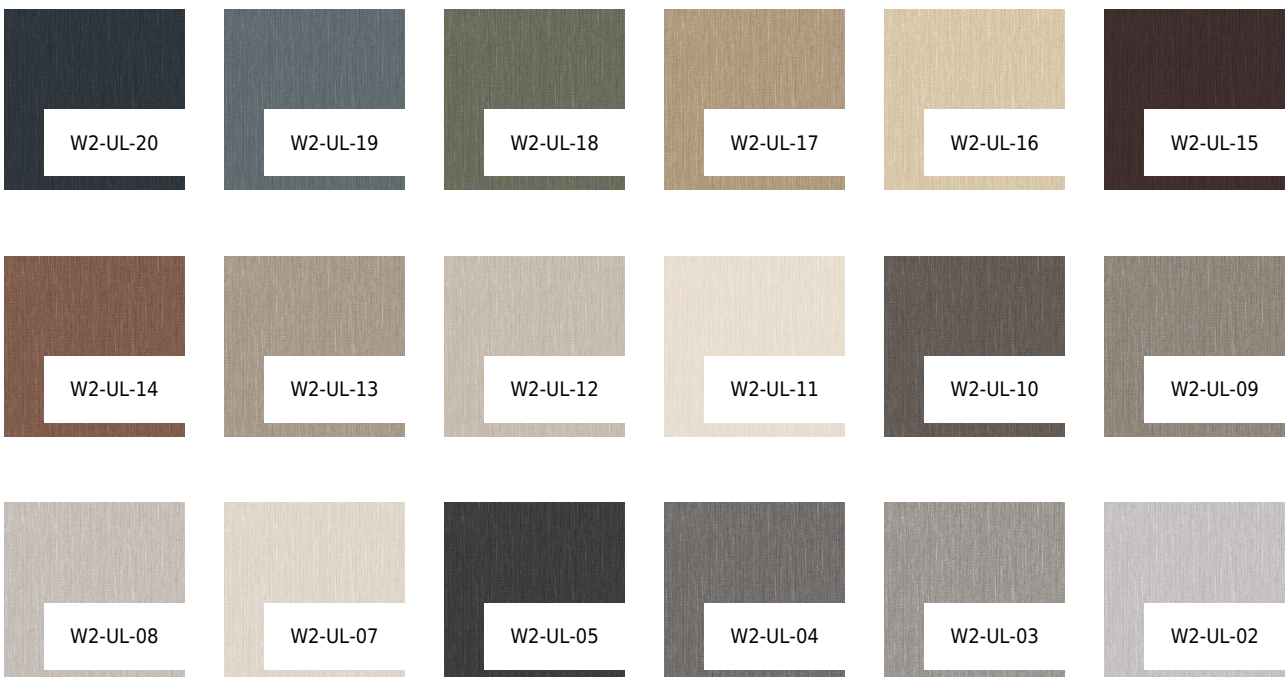

VESSTIGE

EUROPEAN LINEN

COLOR: **W2-UL-06**

GENON

OTHER COLORS:

W2-UL-01