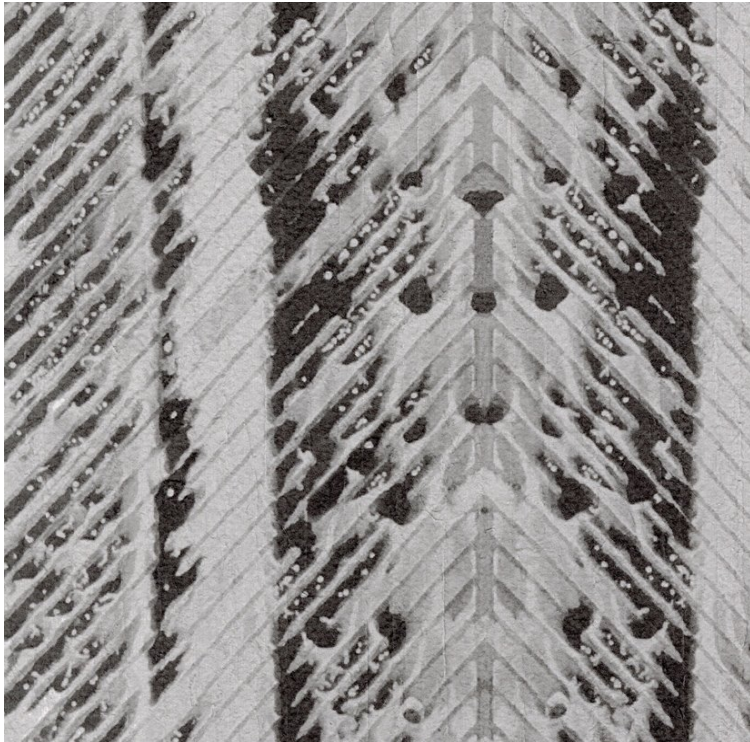

## TRAIL

COLOR: **CL05-10**

---

**KOROSEAL**