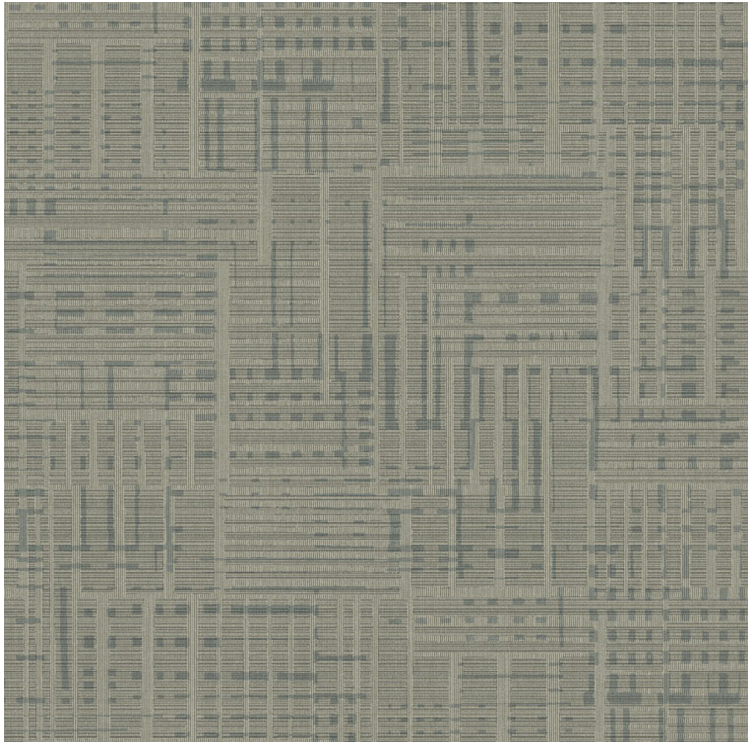

VESSTIGE

INSIGHT GRID

COLOR: **NG21-81**

KOROSEAL

OTHER COLORS:

NG21-79

NG21-45

NG21-15

NG21-09

NG21-05

NG21-03

NG21-01