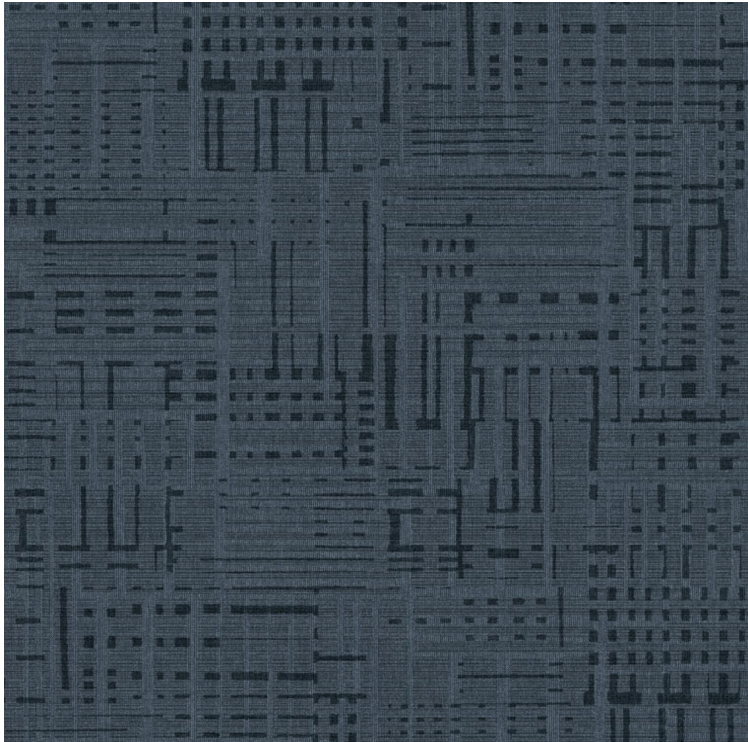

# VESSTIGE

## INSIGHT GRID

COLOR: **NG21-79**

---

**KOROSEAL**

### OTHER COLORS:

NG21-81

NG21-45

NG21-15

NG21-09

NG21-05

NG21-03

NG21-01