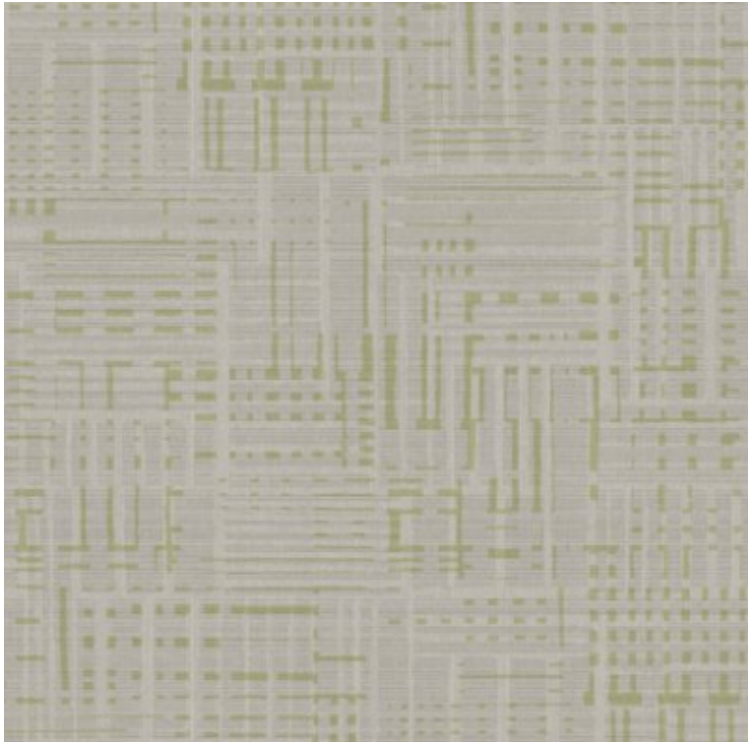

# VESSTIGE

## INSIGHT GRID

COLOR: **NG21-45**

---

**KOROSEAL**

### OTHER COLORS:

NG21-81

NG21-79

NG21-15

NG21-09

NG21-05

NG21-03

NG21-01