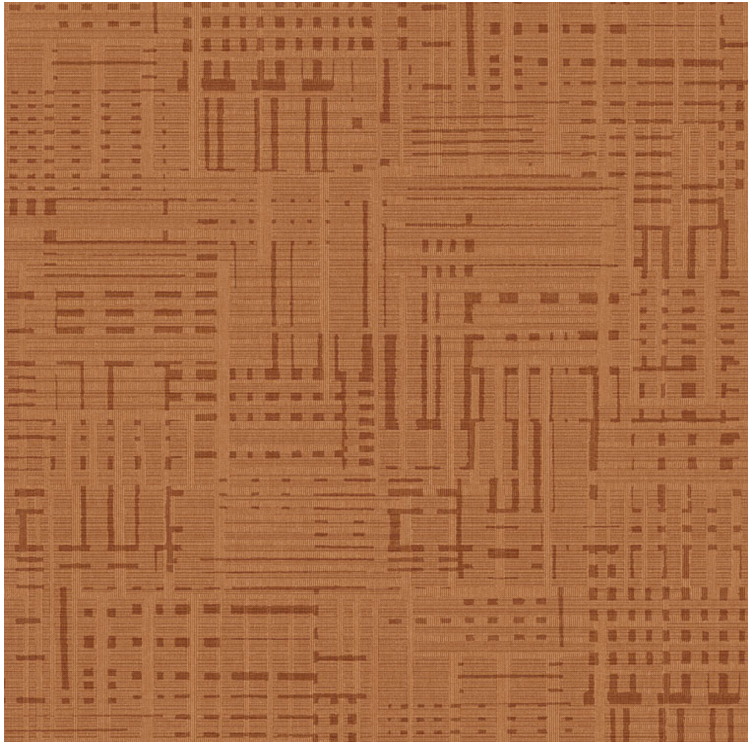

VESSTIGE

INSIGHT GRID

COLOR: **NG21-05**

KOROSEAL

OTHER COLORS:

NG21-81

NG21-79

NG21-45

NG21-15

NG21-09

NG21-03

NG21-01