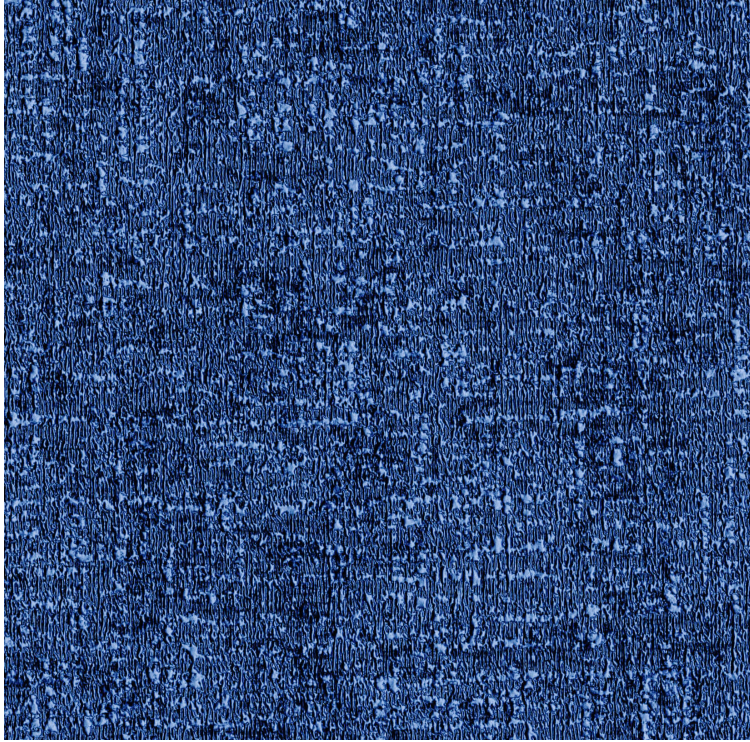

# VESSTIGE

## SERICIN

COLOR: **SN21-11**

---

**KOROSEAL**

### OTHER COLORS: