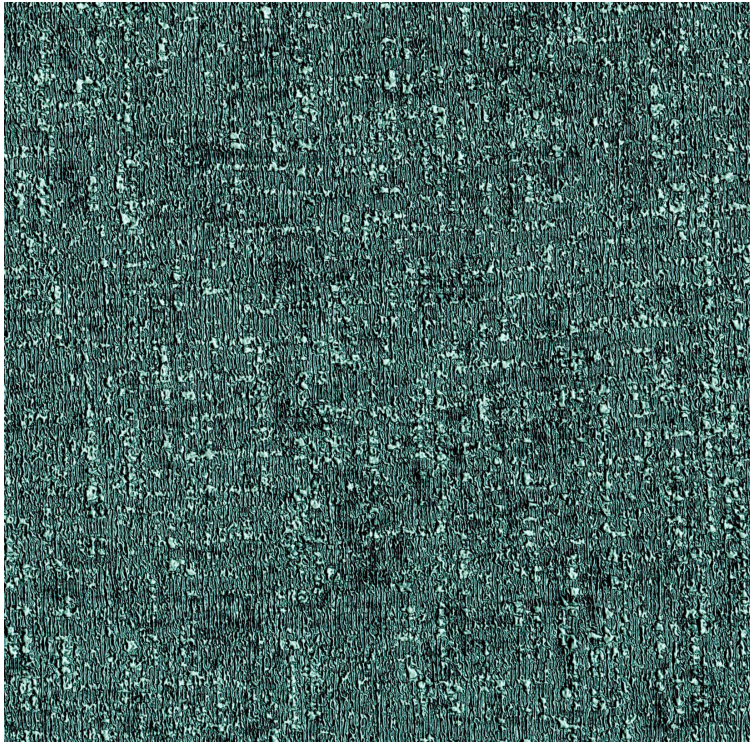

VESSTIGE

SERICIN

COLOR: **SN21-10**

KOROSEAL

OTHER COLORS: