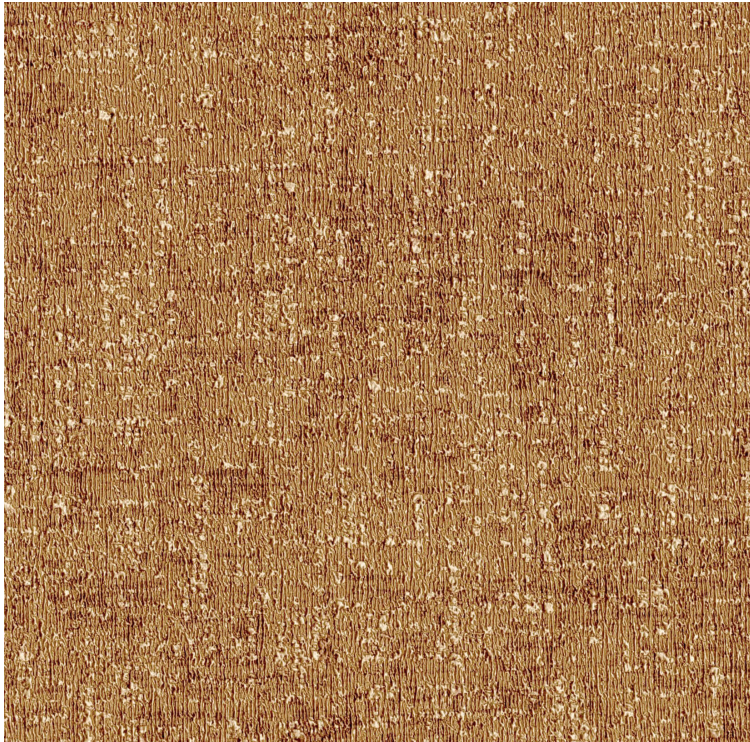

VESSTIGE

SERICIN

COLOR: **SN21-09**

KOROSEAL

OTHER COLORS: