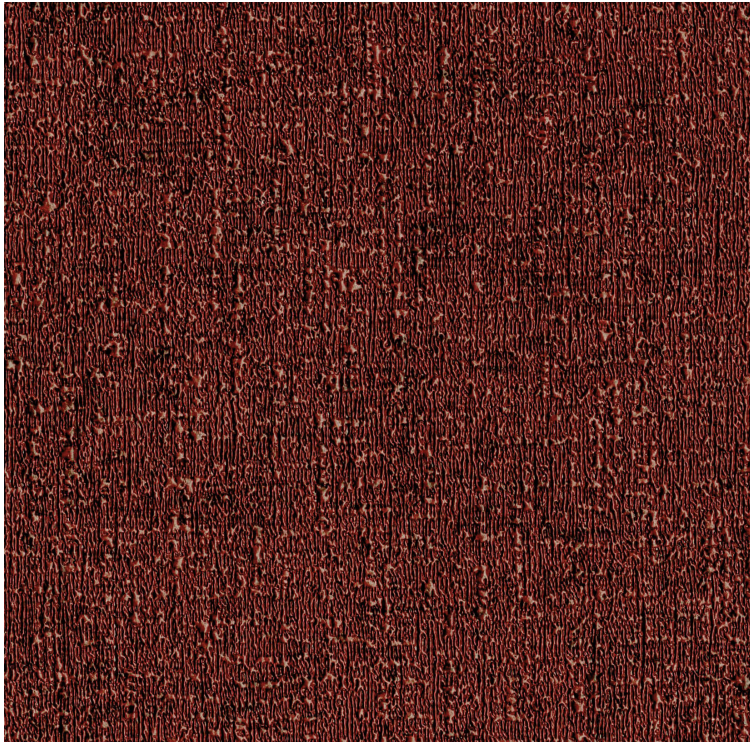

# VESSTIGE

## SERICIN

COLOR: **SN21-08**

---

**KOROSEAL**

### OTHER COLORS: