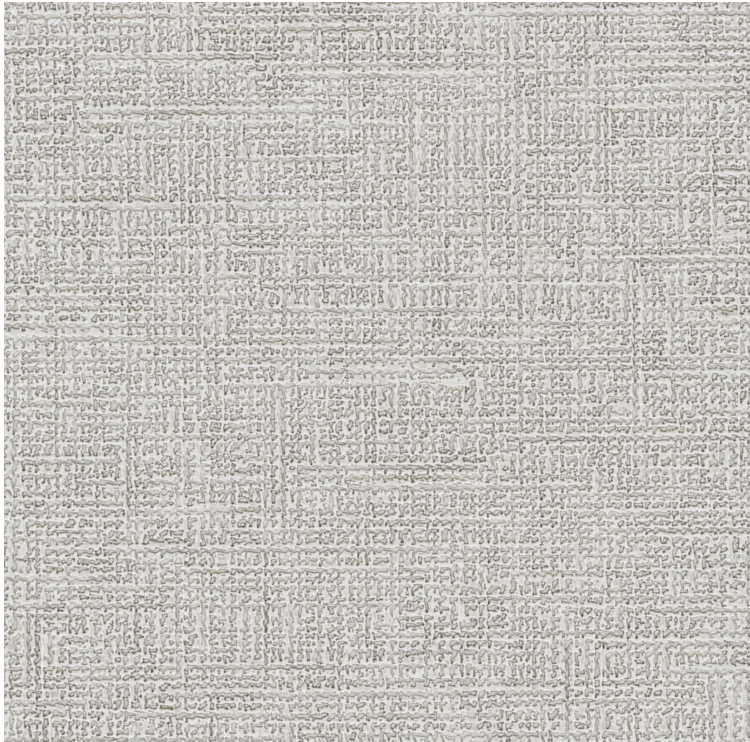

# VESSTIGE

## MYRALYN

COLOR: **PM04-07**

---

**KOROSEAL**

### OTHER COLORS: