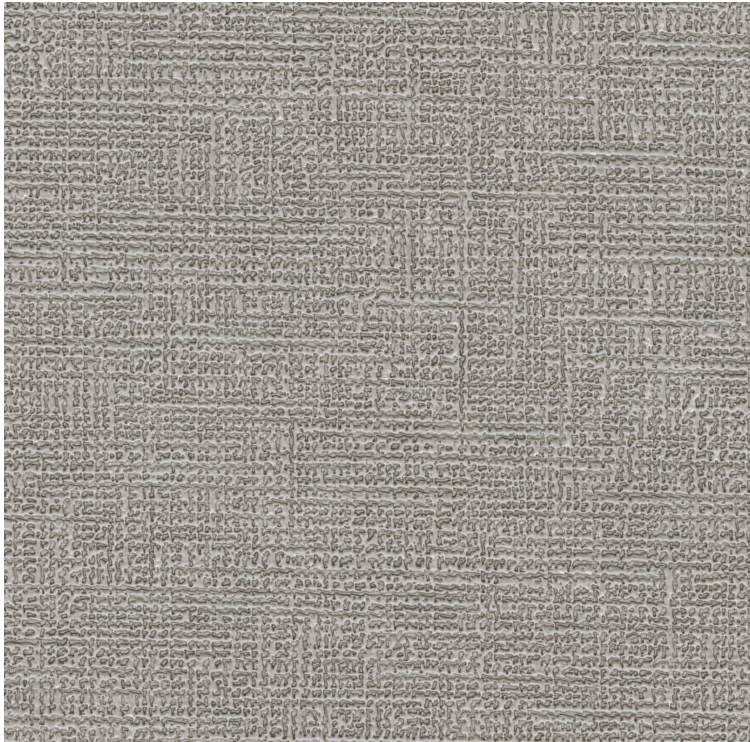

VESSTIGE

MYRALYN

COLOR: **PM04-04**

KOROSEAL

OTHER COLORS: