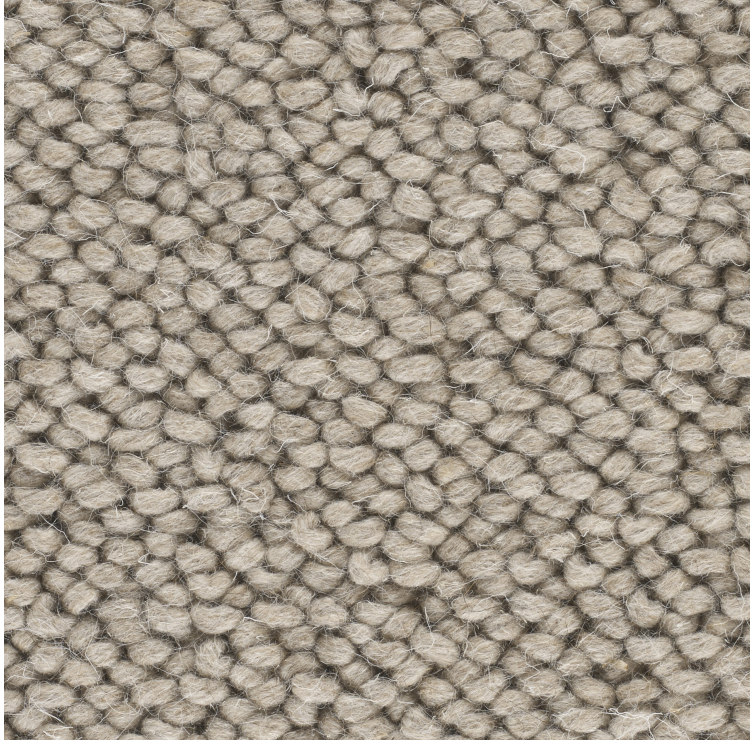

VESSTIGE

LUMINARY

COLOR: **LUMINARY BARLEY**

PURE

OTHER COLORS: