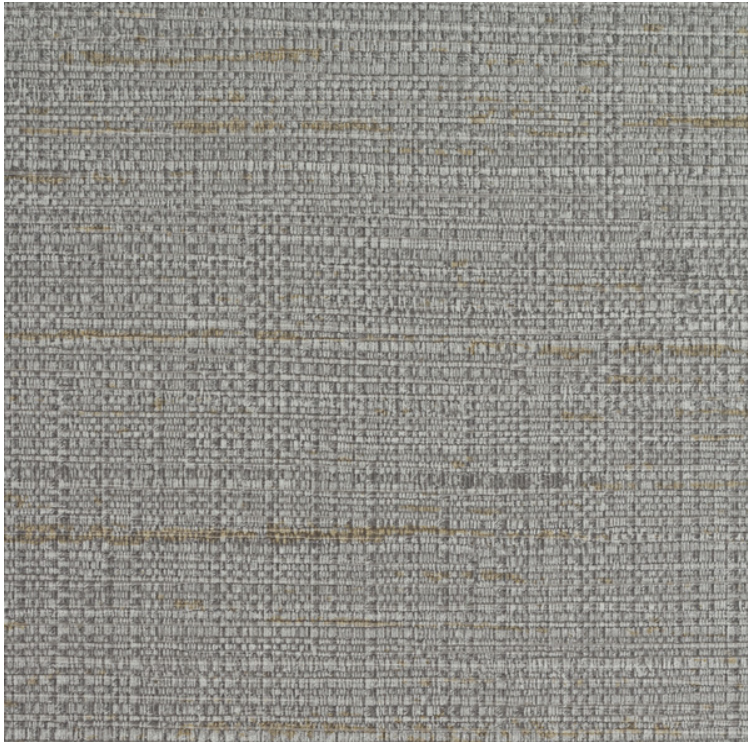

VESSTIGE

OMNI

COLOR: **INV-MSC2611**

VERSA

BACKING: **OSNABURG**

WEIGHT: **452 G/M2**

WIDTH: **137 CM**

LENGTH: **27.4 LM**

REPEAT: **N/A**

INSTALLATION: ↑↓↑

OTHER COLORS:

INV-
MSC2606

INV-
MSC2607

INV-
MSC2609

INV-
MSC2617

INV-
MSC2616