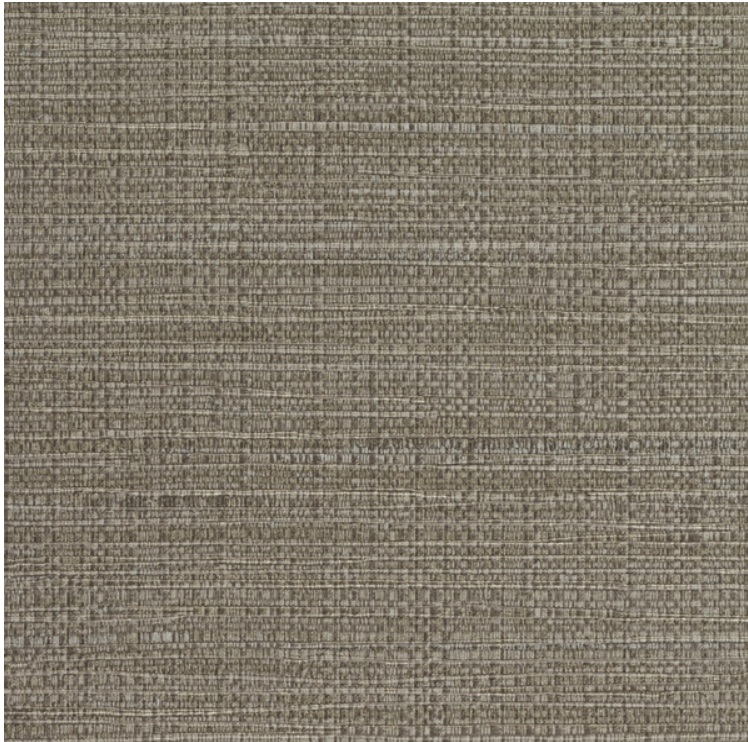

VESSTIGE

OMNI

COLOR: **INV-MSC2607**

VERSA

BACKING: **OSNABURG**

WEIGHT: **452 G/M2**

WIDTH: **137 CM**

LENGTH: **27.4 LM**

REPEAT: **N/A**

INSTALLATION: ↑↓↑

OTHER COLORS:

INV-
MSC2611

INV-
MSC2606

INV-
MSC2609

INV-
MSC2617

INV-
MSC2616