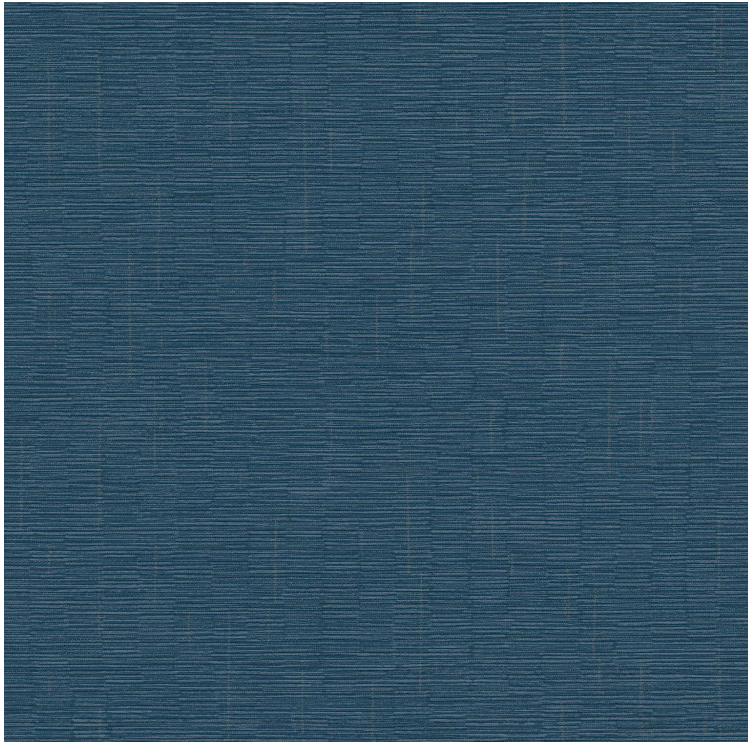

VESSTIGE

BALANCE

COLOR: **P3T-60288**

J.JOSEPHSON

BACKING: **HEAVY POLYESTER/COTTON**

KNIT

WIDTH: **122 CM**

LENGTH: **13,65 M**

ROLL **16,65 M2**

INSTALLATION: ↑↓↑

OTHER COLORS:

P3T-60270