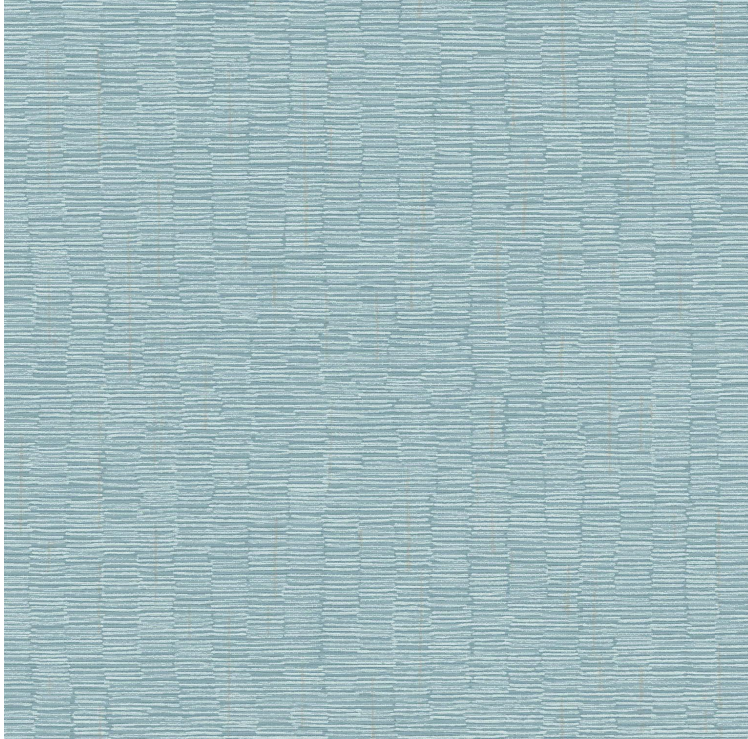

## BALANCE

COLOR: **P3T-60272**

---

**J.JOSEPHSON**

BACKING: **HEAVY POLYESTER/COTTON**

**KNIT**

WIDTH: **122 CM**

LENGTH: **13,65 M**

### OTHER COLORS:

P3T-60270