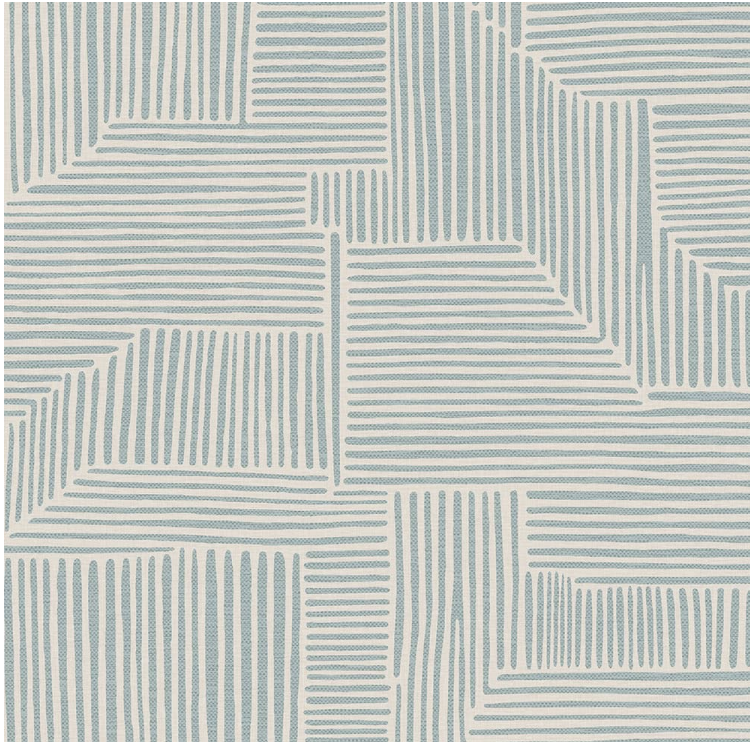

VESSTIGE

LOMA

COLOR: **ABS03-336**

VERSA

INSTALLATION: ↑↓↑

OTHER COLORS: