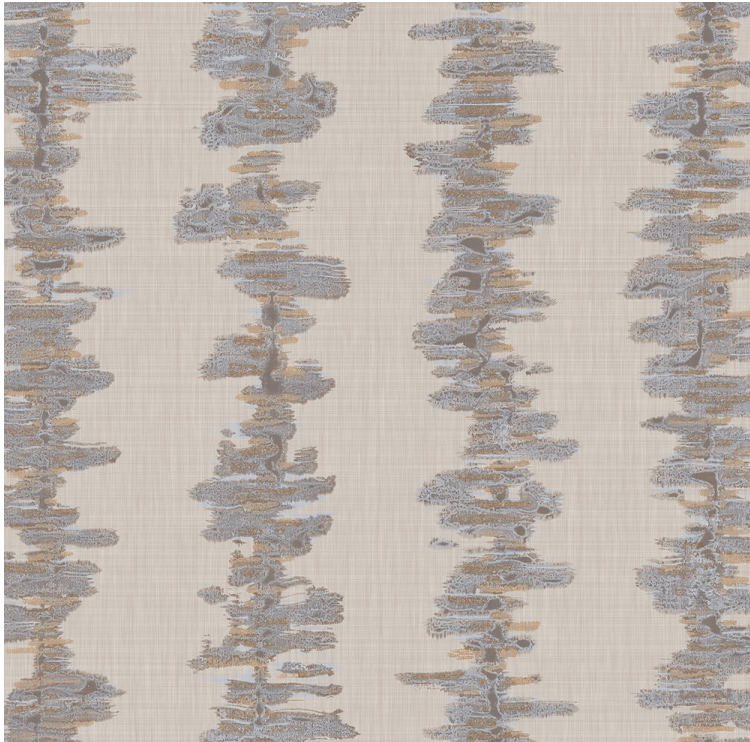

VESSTIGE

HANAMI

COLOR: **A174-835**

VERSA

INSTALLATION: ↑↓↑

OTHER COLORS:

A174-817

A174-315

A174-772

A174-040