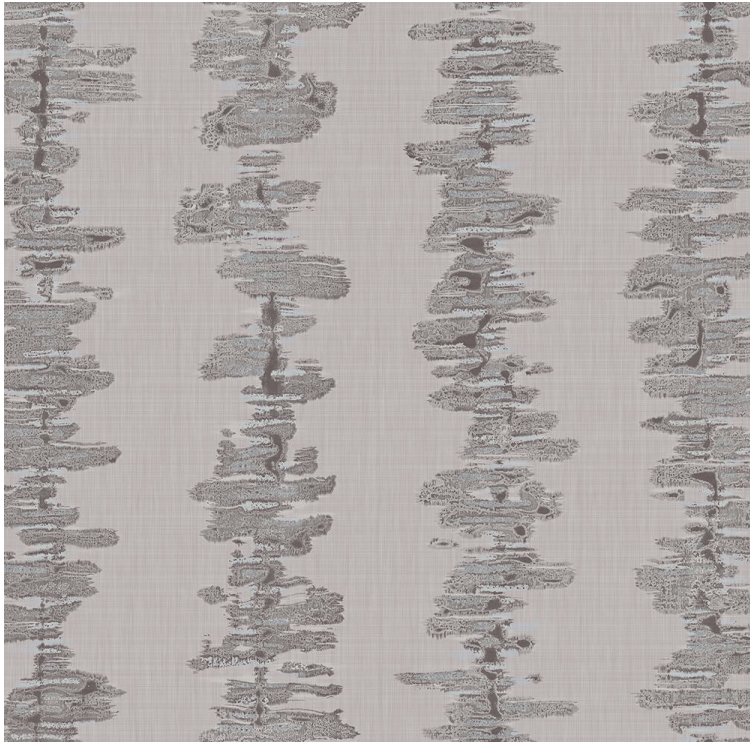

# VESSTIGE

## HANAMI

COLOR: **A174-817**

---

**VERSA**

INSTALLATION: ↑↓↑

### OTHER COLORS:

A174-835

A174-315

A174-772

A174-040