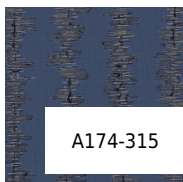

## HANAMI

COLOR: **A174-817**

---

**VERSA**

INSTALLATION: ↑↓↑

### OTHER COLORS:

A174-835

A174-315

A174-772

A174-040