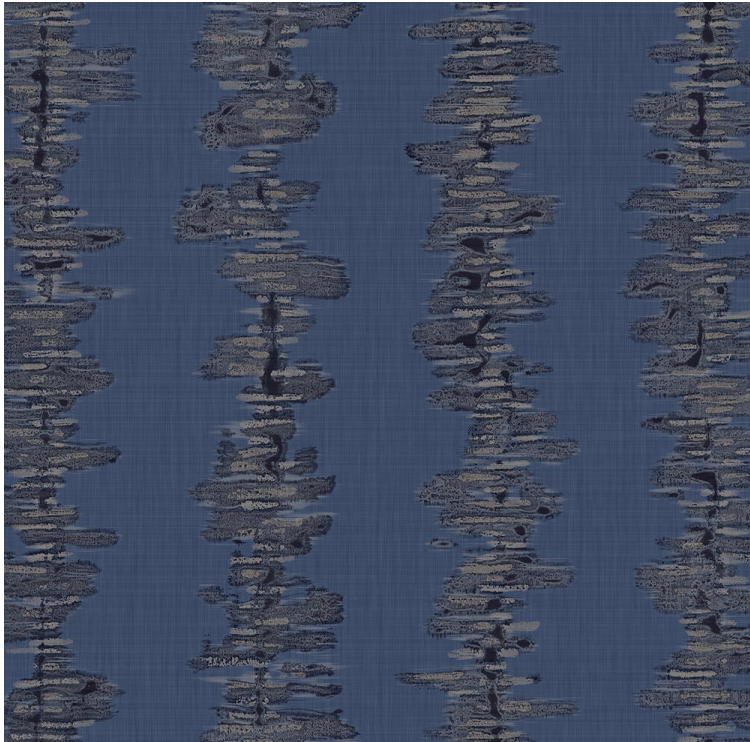

# VESSTIGE

## HANAMI

COLOR: **A174-315**

---

**VERSA**

INSTALLATION: ↑↓↑

### OTHER COLORS:

A174-835

A174-817

A174-772

A174-040