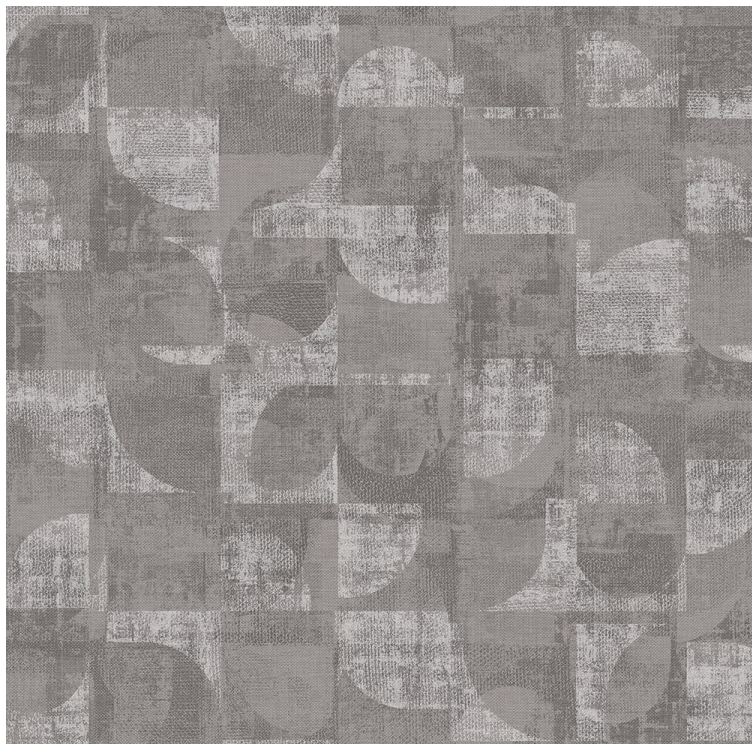

# VESSTIGE

## ALAMEDA

COLOR: **A214-605**

---

**VERSA**

INSTALLATION: ↑↓↑

### OTHER COLORS: