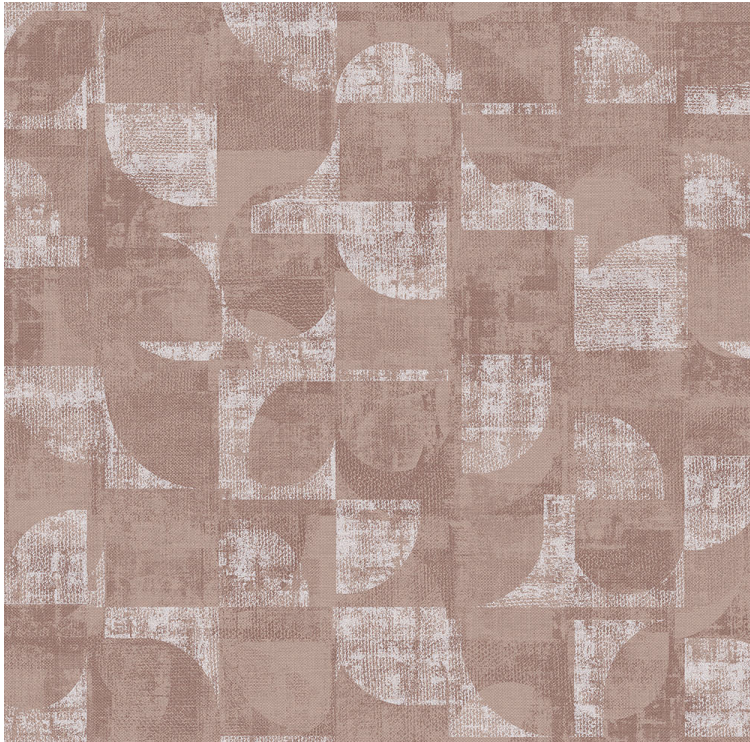

# VESSTIGE

## ALAMEDA

COLOR: **A214-442**

---

**VERSA**

INSTALLATION: ↑↓↑

### OTHER COLORS: