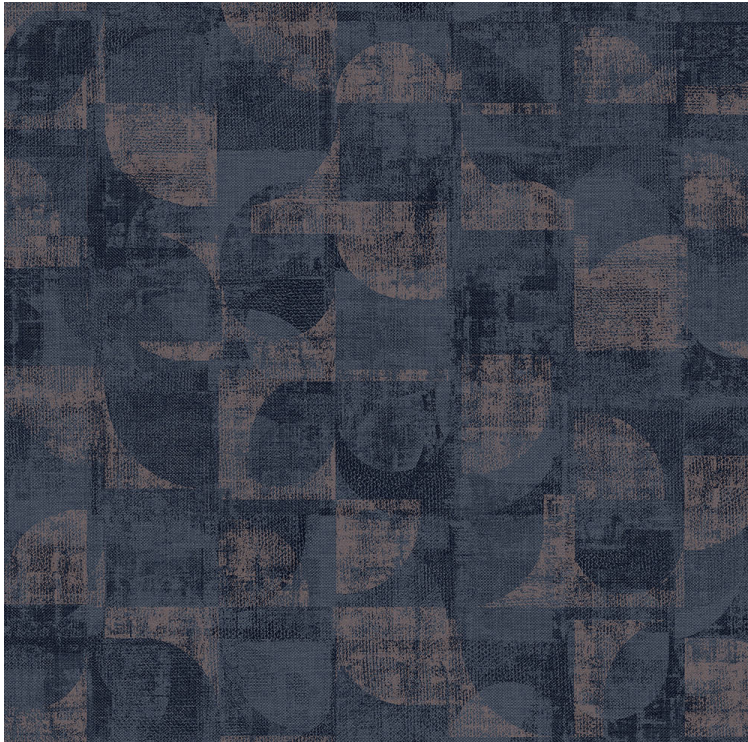

VESSTIGE

ALAMEDA

COLOR: **A214-318**

VERSA

INSTALLATION: ↑↓↑

OTHER COLORS: