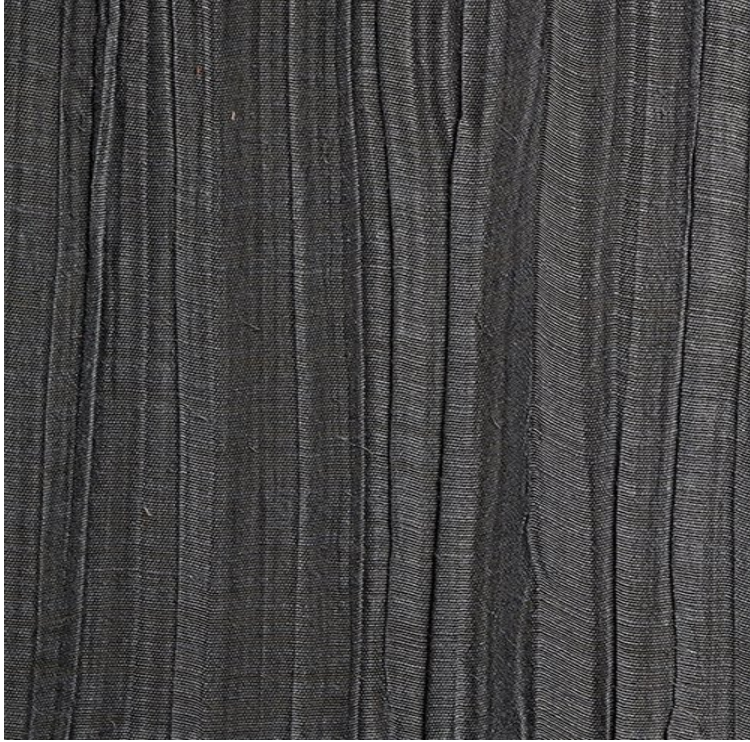

## MAGIC WALL

COLOR: **DAYTONA**

---

**TISSAGE MAHIEU**

INSTALLATION: ↓↓↓