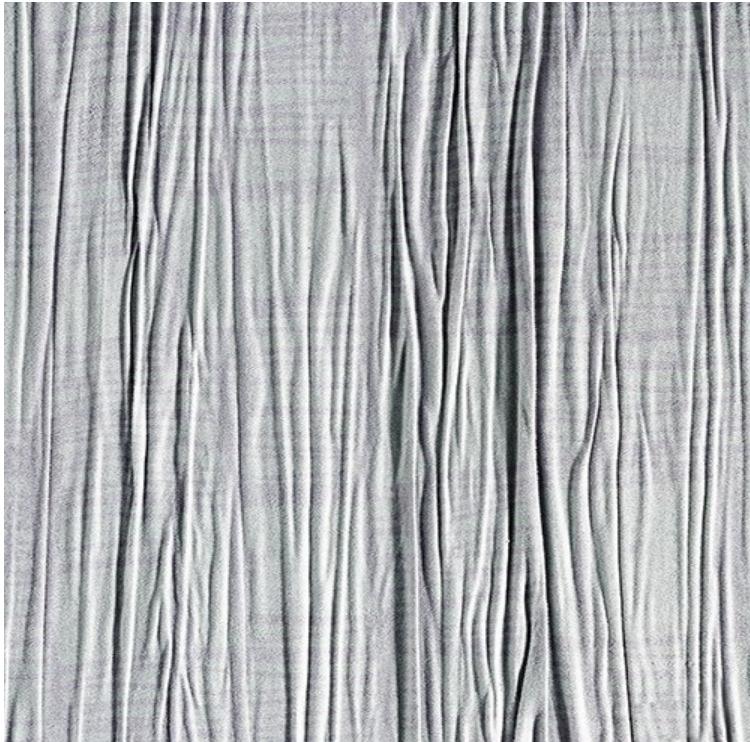

VESSTIGE

TRIAD - ANTILOPE

COLOR: **305**

TISSAGE MAHIEU

INSTALLATION: ↓↓↓

OTHER COLORS:

308

307