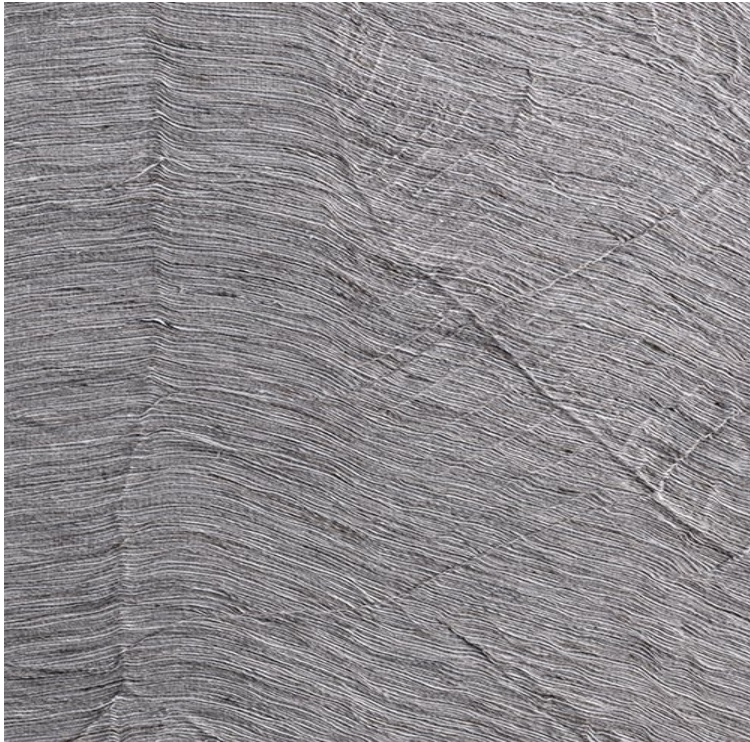

## SCULPTURE

COLOR: **BASALT**

---

**TISSAGE MAHIEU**

INSTALLATION: ↓↓↓

### OTHER COLORS: