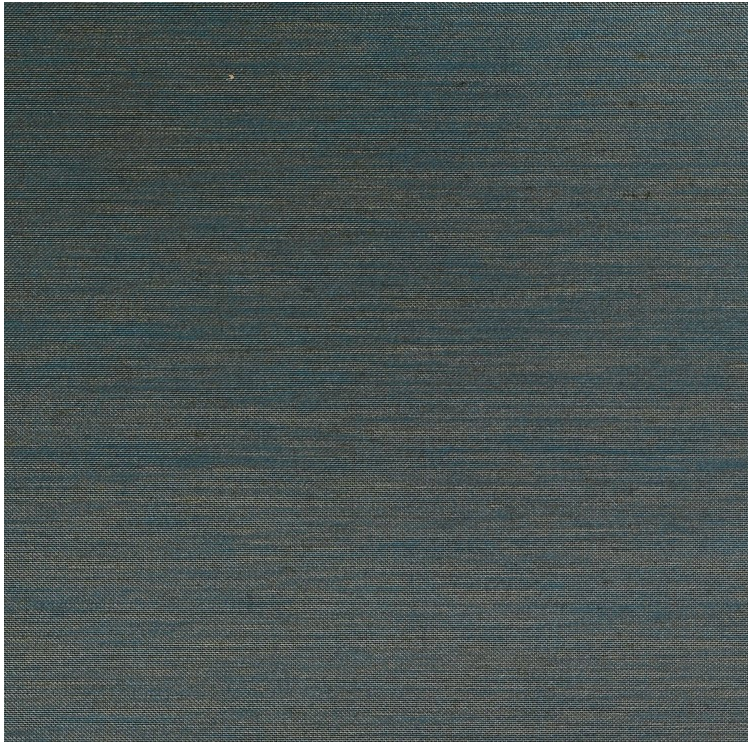

## EDRA - PORTOFINO

COLOR: **1170**

---

**TISSAGE MAHIEU**

INSTALLATION: ↓↓↓

### OTHER COLORS: