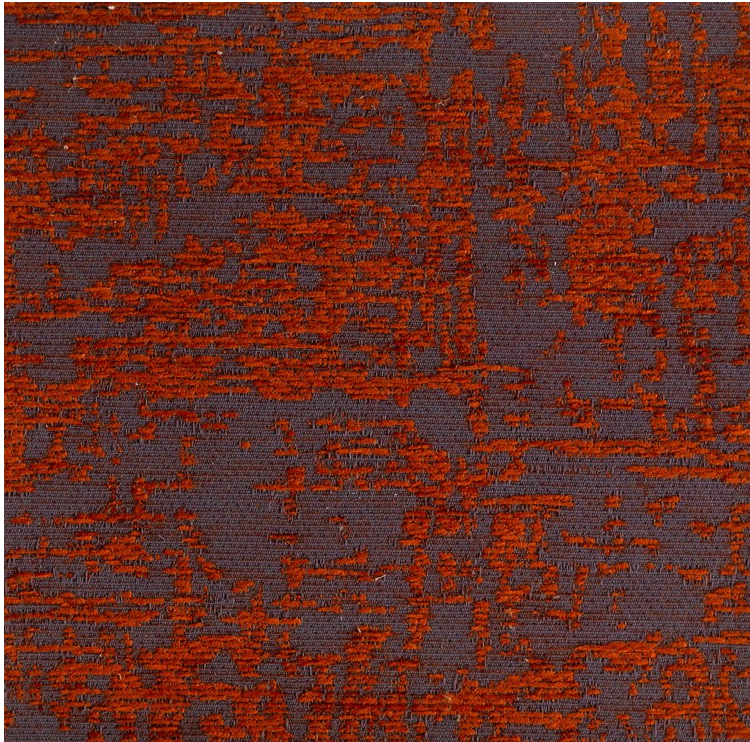

# VESSTIGE

## GRANAT - ISIOLO

COLOR: **5010**

---

**TISSAGE MAHIEU**

INSTALLATION: ↑↓↑

### OTHER COLORS: