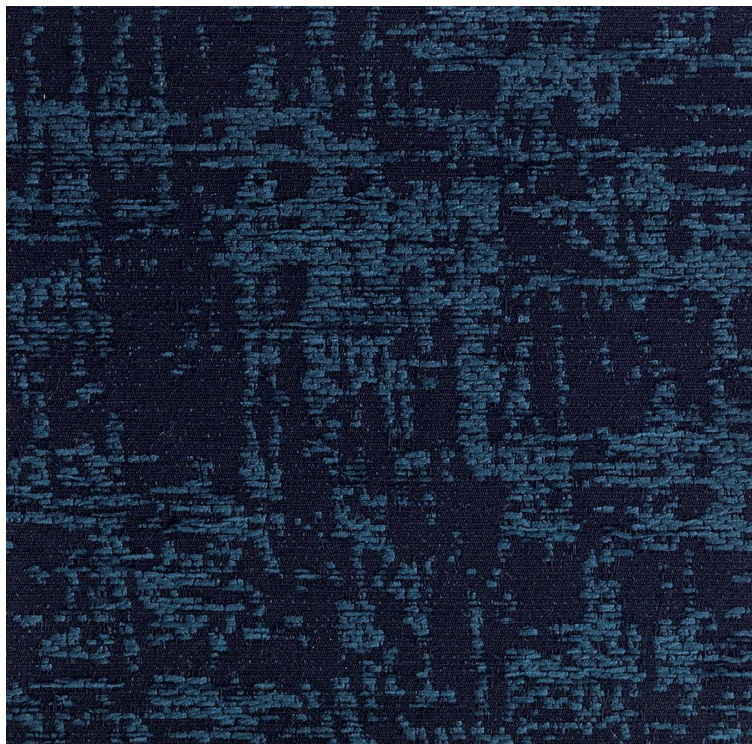

## GRANAT - ISIOLO

COLOR: **5031**

---

**TISSAGE MAHIEU**

INSTALLATION: ↑↓↑

### OTHER COLORS: