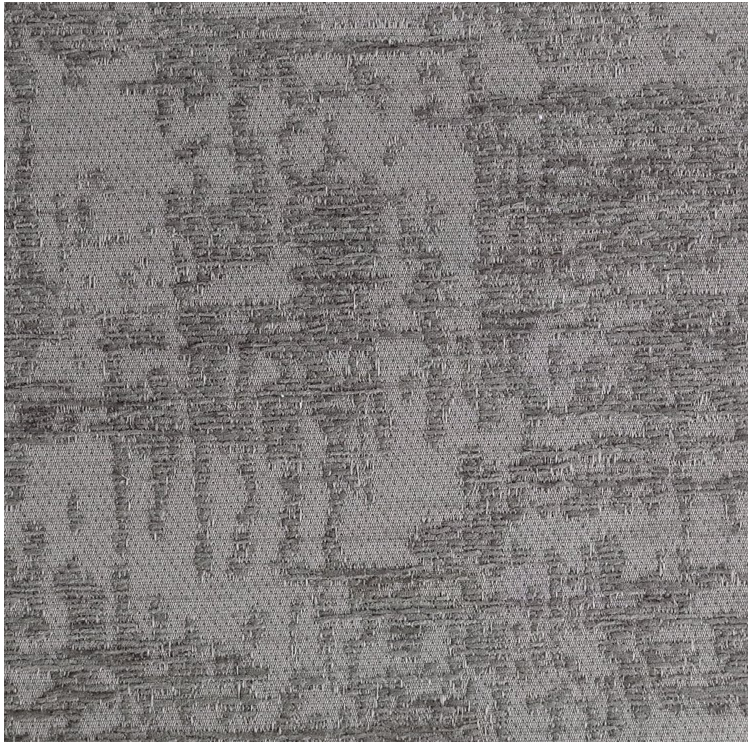

## GRANAT - ISIOLO

COLOR: **5019**

---

**TISSAGE MAHIEU**

INSTALLATION: ↑↓↑

### OTHER COLORS: