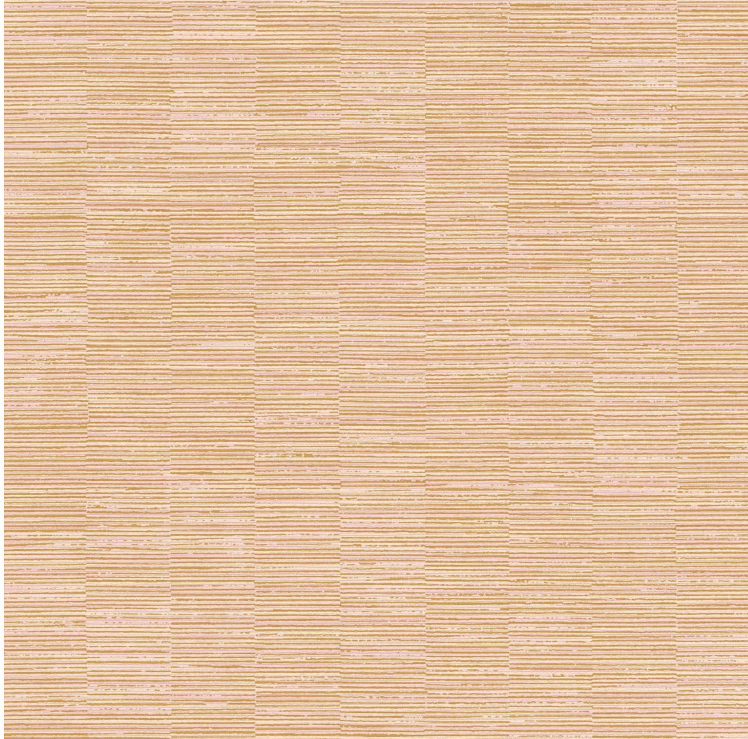

# VESSTIGE

## LOOM-INOSITY

COLOR: **Y48332**

---

**VYCON**

BACKING: **OSNABURG**

WEIGHT: **451 G/M2**

WIDTH: **137 CM**

LENGTH: **27.4 LM**

### OTHER COLORS: