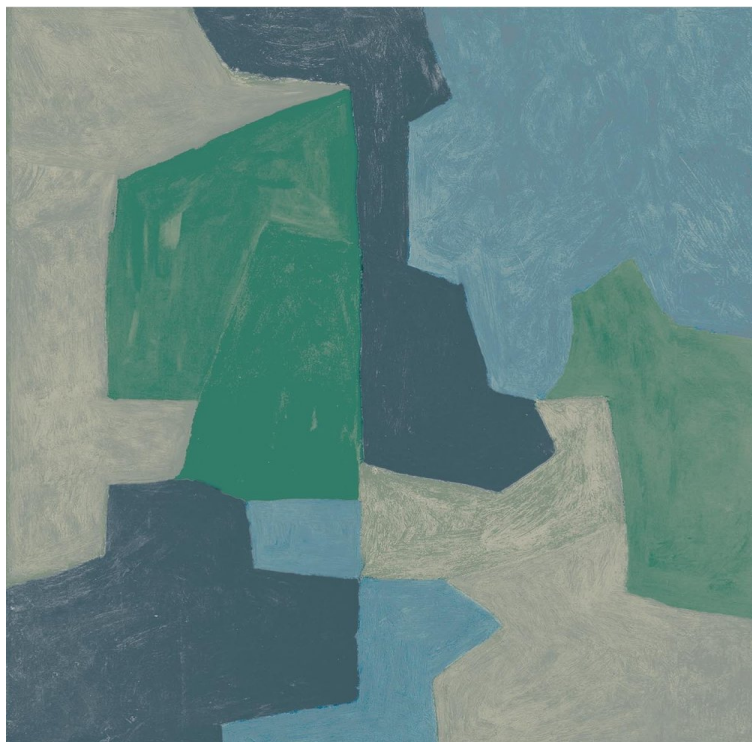

VESSTIGE

TABLEAU

COLOR: **C5**

TISSAGE MAHIEU

INSTALLATION: ↓↓↓

OTHER COLORS:

C3

C1