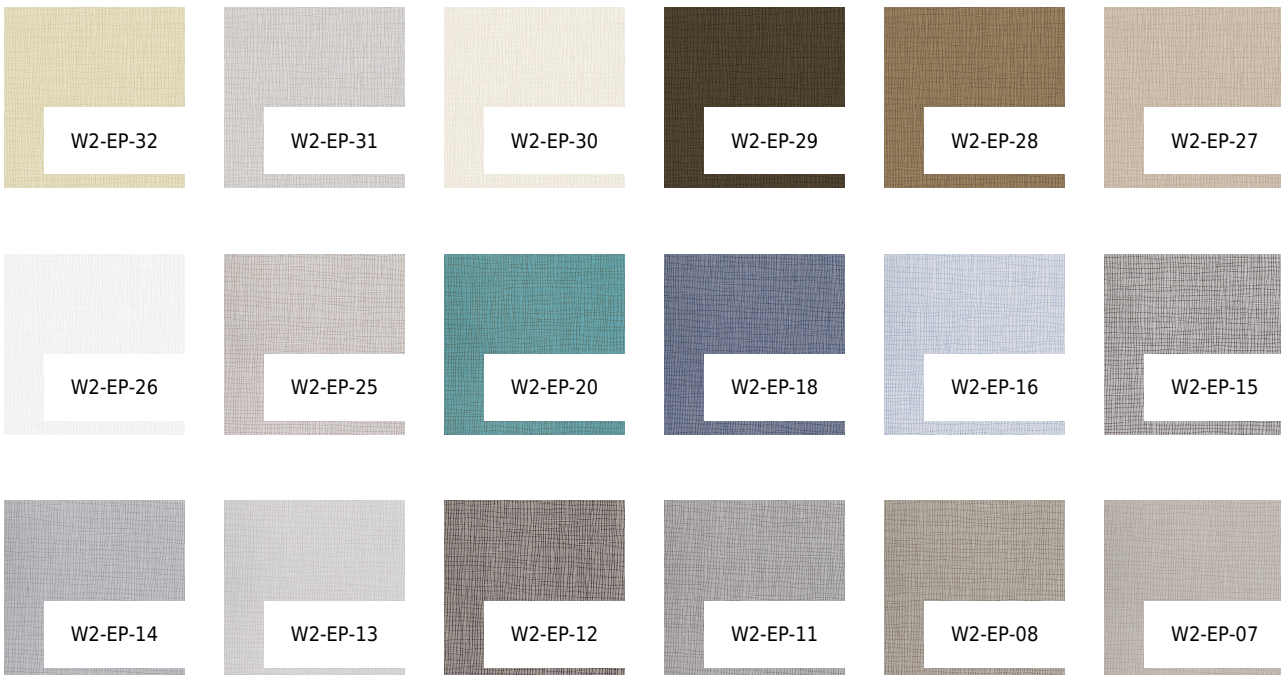

VESSTIGE

EPIC

COLOR: **W2-EP-33**

GENON

INSTALLATION: ↑↓↑

OTHER COLORS:

W2-EP-04