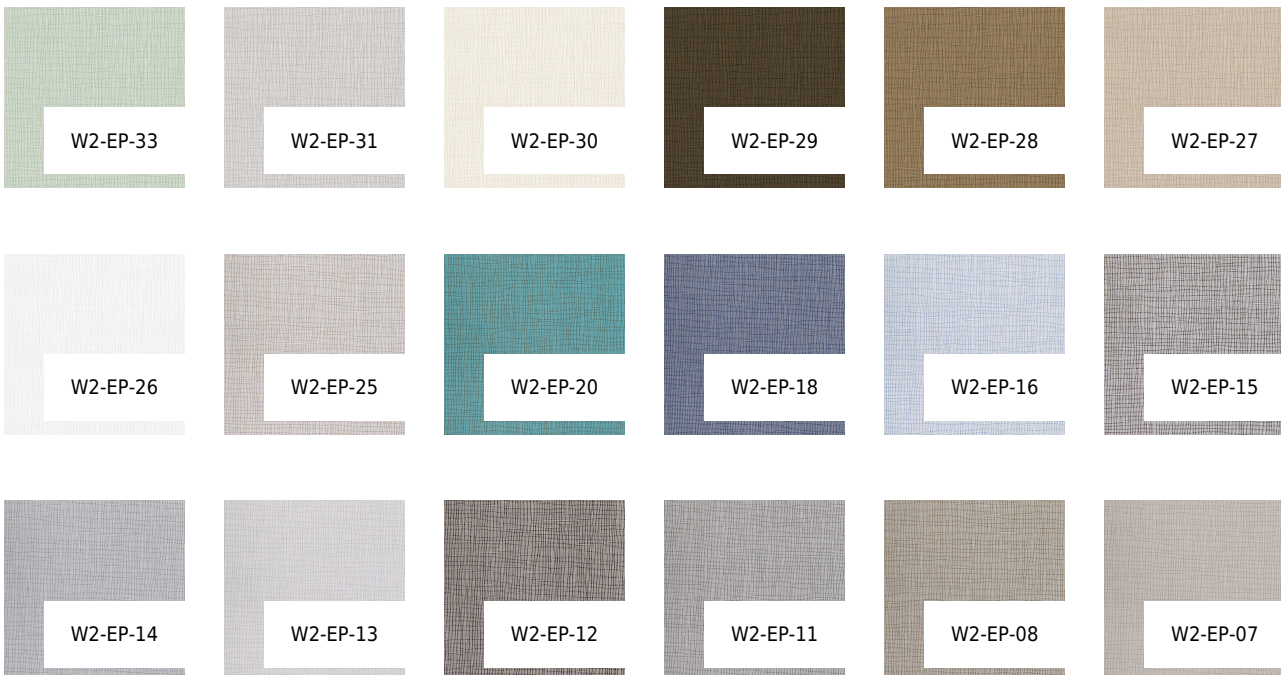

VESSTIGE

EPIC

COLOR: **W2-EP-32**

GENON

INSTALLATION: ↑↓↑

OTHER COLORS:

W2-EP-04