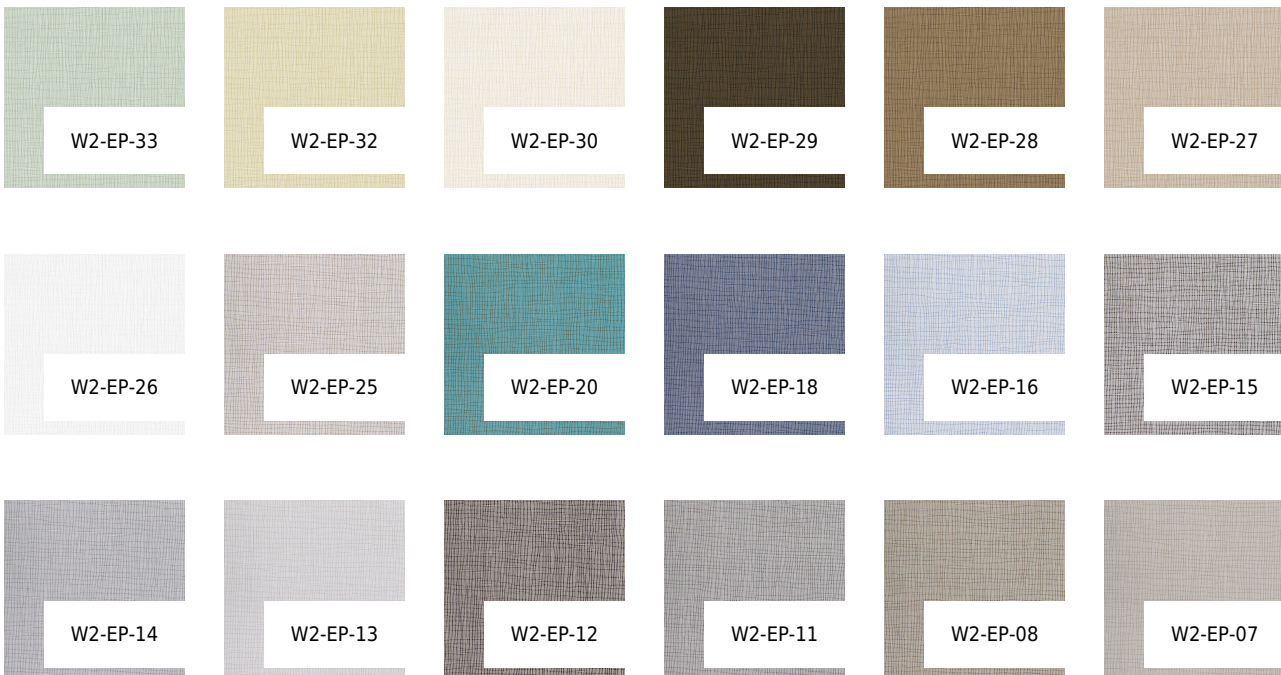

VESSTIGE

EPIC

COLOR: **W2-EP-31**

GENON

INSTALLATION: ↑↓↑

OTHER COLORS:

W2-EP-04