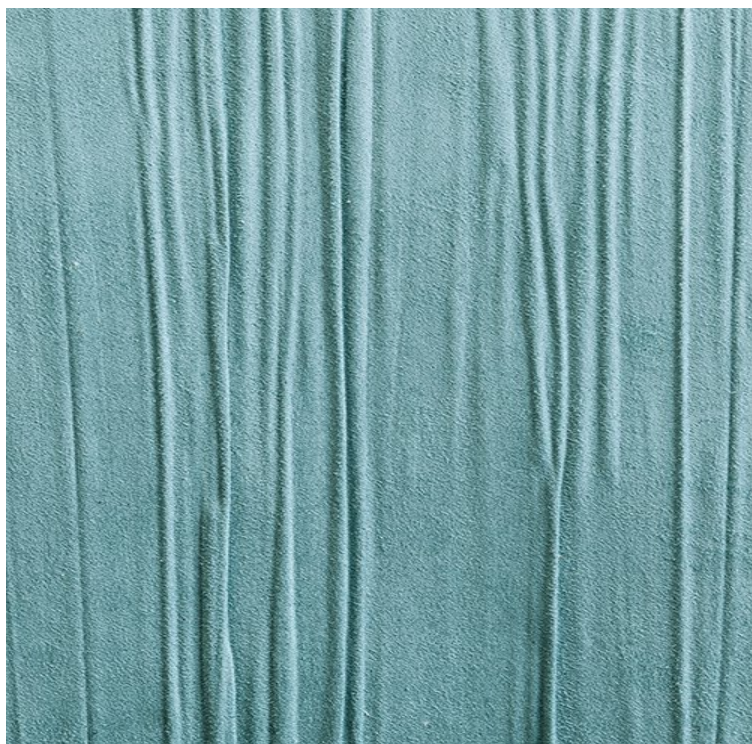

## SANTOS

COLOR: 755

---

TISSAGE MAHIEU

INSTALLATION: ↑↓↑