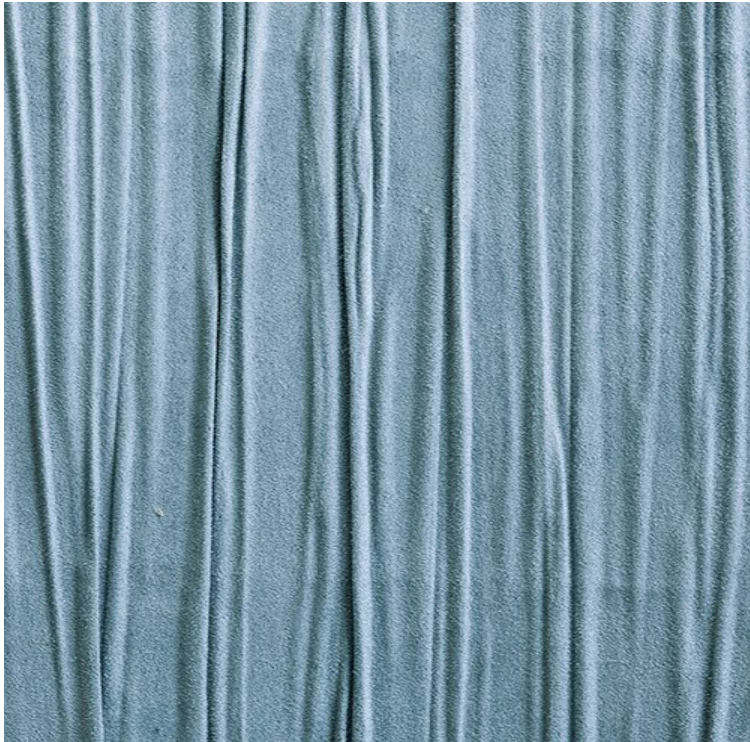

## **SANTOS**

COLOR: **745**

---

**TISSAGE MAHIEU**

INSTALLATION: ↑↓↑

### **OTHER COLORS:**

704