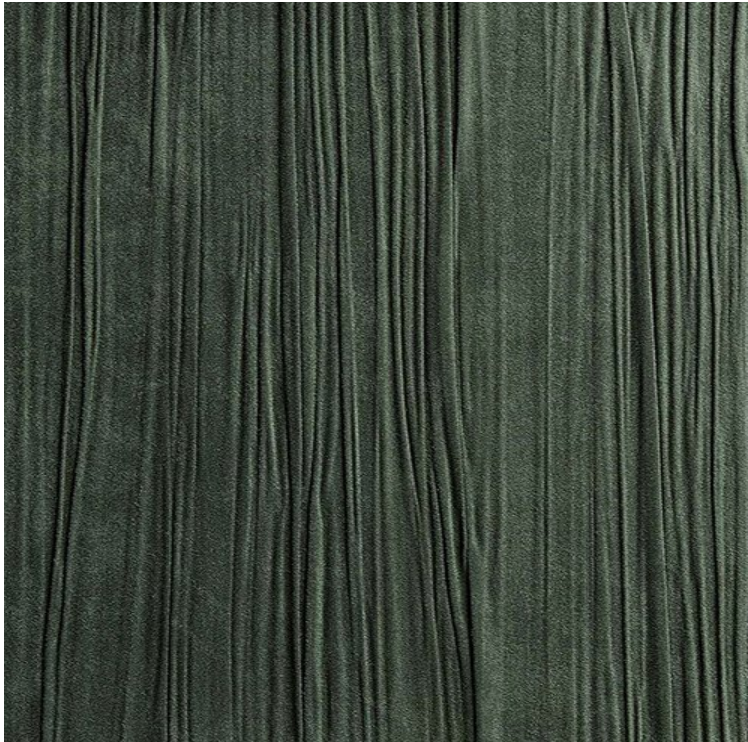

## **SANTOS**

COLOR: **705**

---

**TISSAGE MAHIEU**

INSTALLATION: ↑↓↑

### **OTHER COLORS:**

704