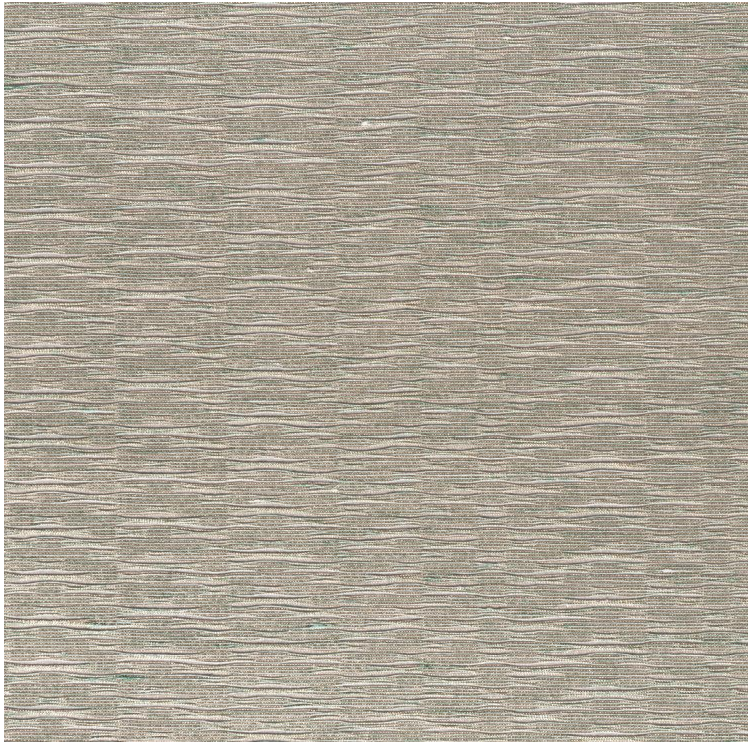

# VESSTIGE

## ELITE

COLOR: **3135**

---

**TISSAGE MAHIEU**

BACKING: **PAPER**

MATERIAL: **95% LI - 5% PES**

WEIGHT: **250G/M2**

WIDTH: **110 CM**

## OTHER COLORS: