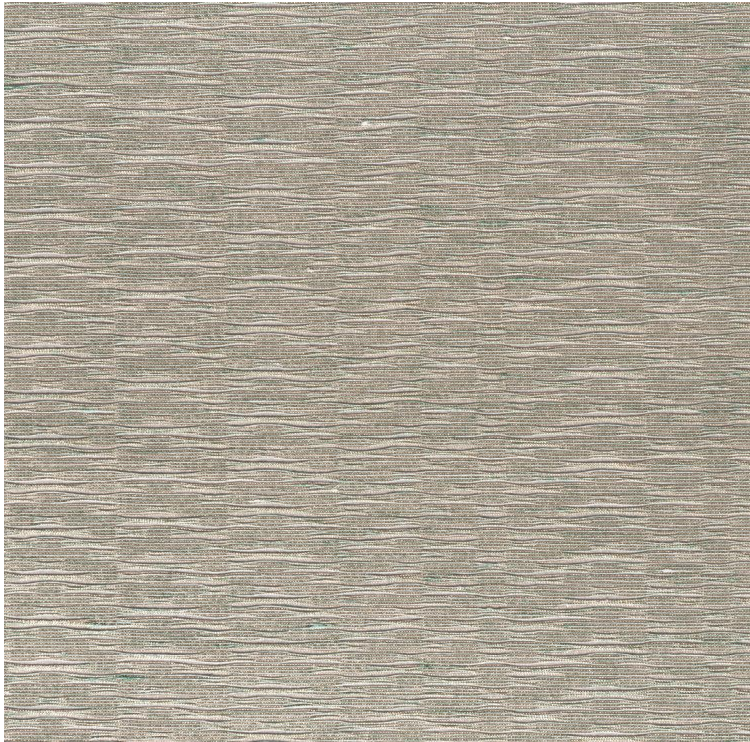

# VESSTIGE

## ELITE

COLOR: **3135**

---

**TISSAGE MAHIEU**

INSTALLATION: ↑↓↑

### OTHER COLORS: