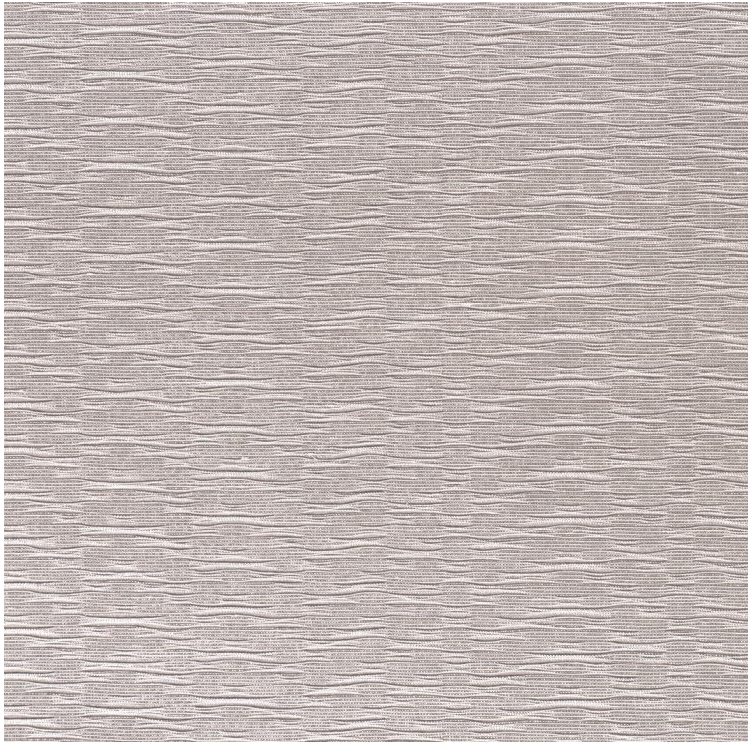

# VESSTIGE

## ELITE

COLOR: **345**

---

**TISSAGE MAHIEU**

INSTALLATION: ↑↓↑

## OTHER COLORS: