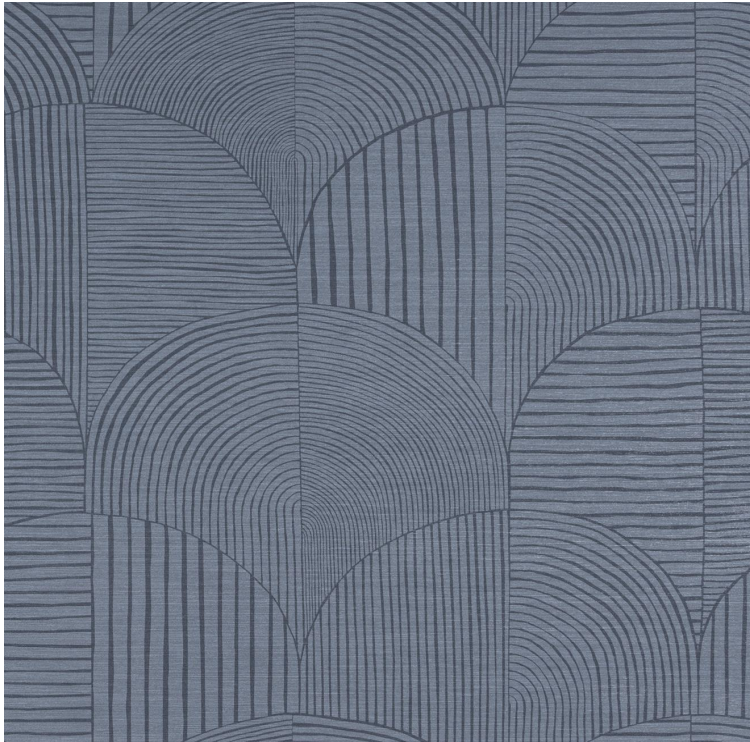

## ARCO

COLOR: **RA21-06**

---

**KOROSEAL**

INSTALLATION: ↓↓↓

## OTHER COLORS:

RA21-08

RA21-07

RA21-05

RA21-04

RA21-03

RA21-02

RA21-01