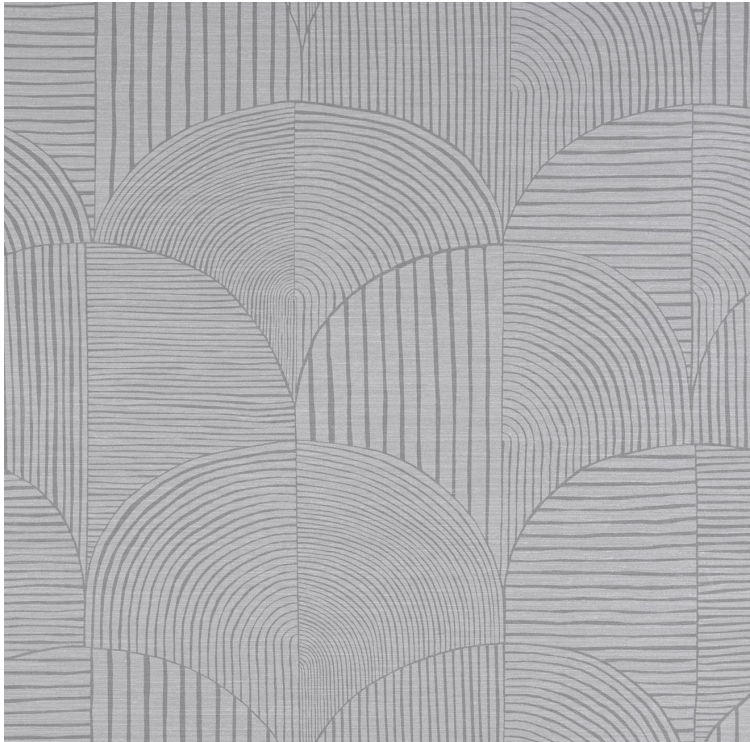

VESSTIGE

ARCO

COLOR: **RA21-05**

KOROSEAL

INSTALLATION: ↓↓↓

OTHER COLORS: