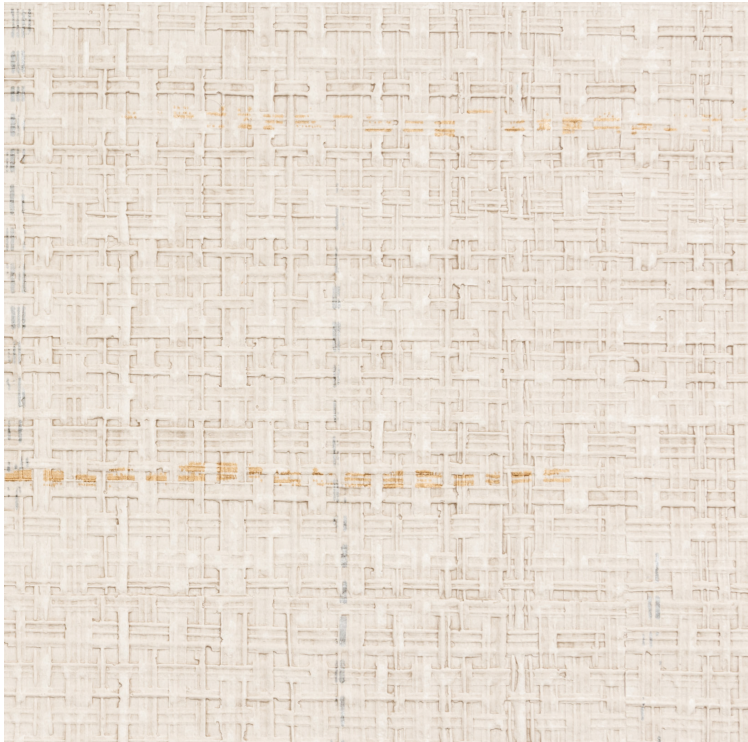

VESSTIGE

ZAFT WEAVE

COLOR: **ZF21-05**

KOROSEAL

INSTALLATION: ↑↓↑

OTHER COLORS:

ZF21-08

ZF21-07

ZF21-02

ZF21-01

ZF21-03

ZF21-06

ZF21-04