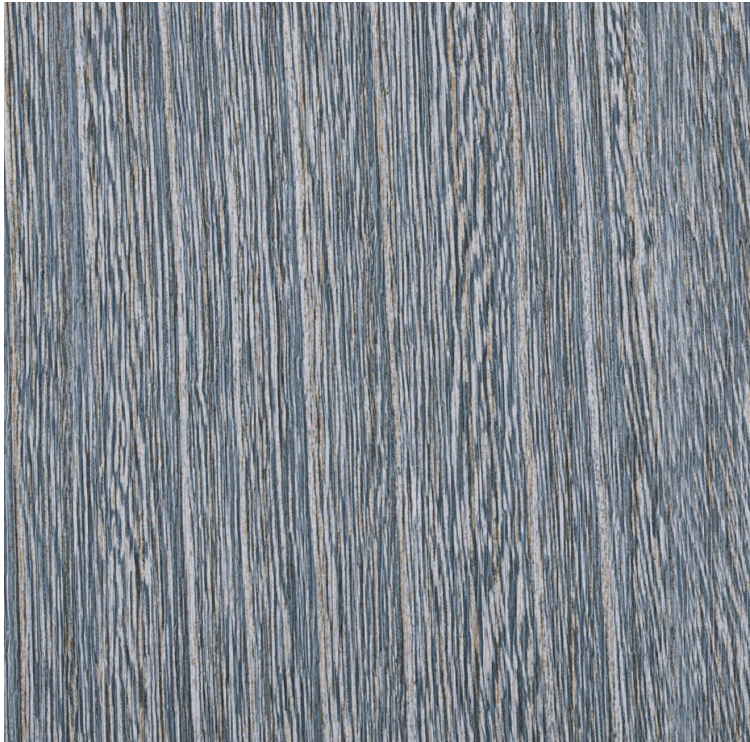

VESSTIGE

CONEY

COLOR: **SG13-08**

KOROSEAL

INSTALLATION: ↑↓↑

OTHER COLORS: