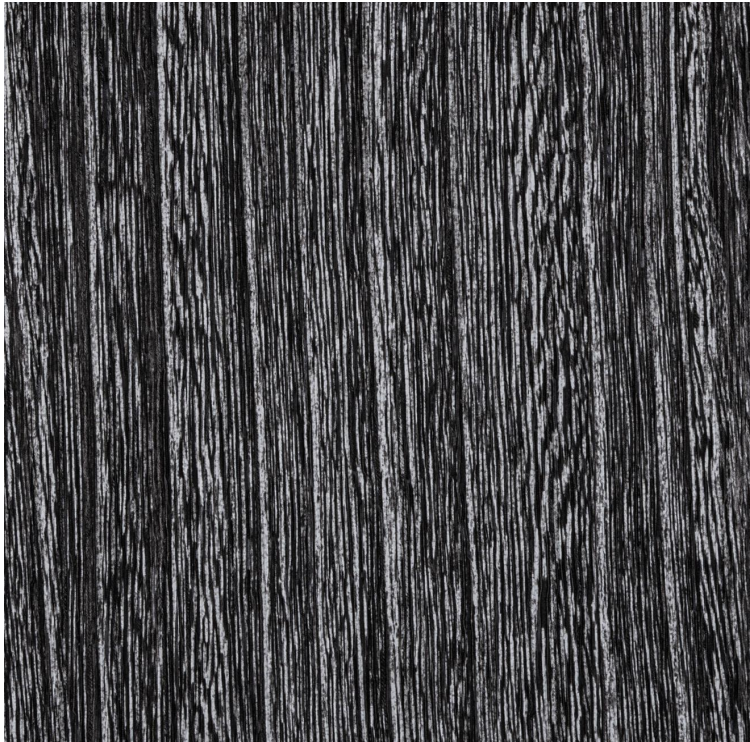

VESSTIGE

CONEY

COLOR: **SG13-11**

KOROSEAL

INSTALLATION: ↑↓↑

OTHER COLORS: