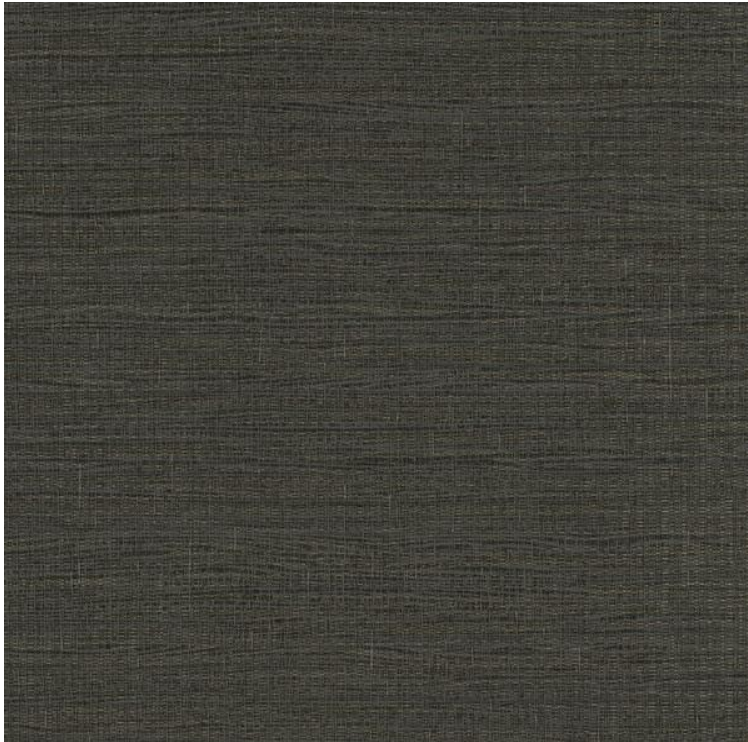

VESSTIGE

WHEATLAND

COLOR: **INV-MWG2005**

VERSA

BACKING: **OSNABURG**

WEIGHT: **452 G/M2**

WIDTH: **132 CM**

LENGTH: **27.4 LM**

REPEAT: **N/A**

INSTALLATION: **↑↓↑**

OTHER COLORS: