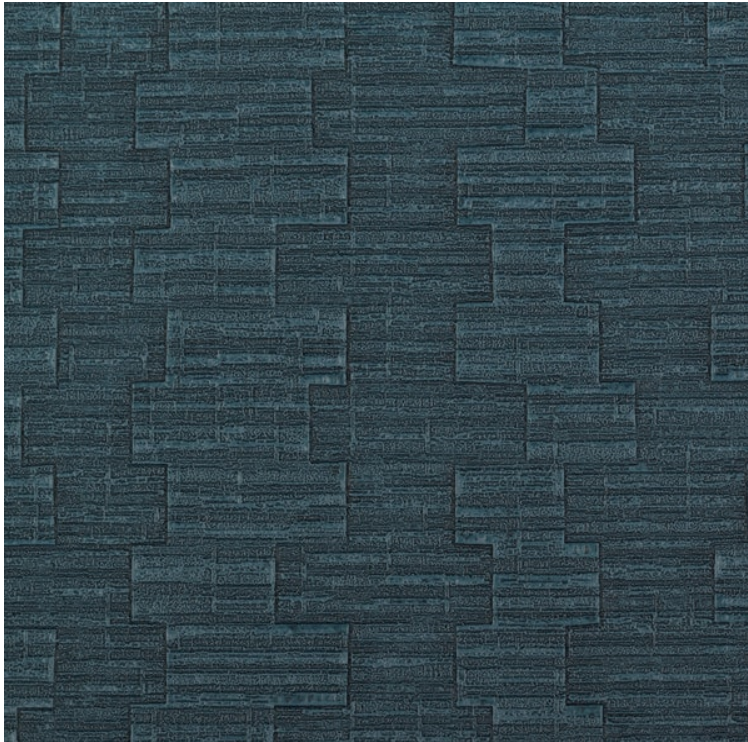

# VESSTIGE

## STRUCTURE

COLOR: **INV-MVS1416**

---

**VERSA**

BACKING: **OSNABURG**

WEIGHT: **452 G/M2**

WIDTH: **132 CM**

LENGTH: **27.4 LM**

## OTHER COLORS:

INV-  
MVS1417

INV-  
MVS1415

INV-  
MVS1413

INV-  
MVS1412

INV-  
MVS1411

INV-  
MVS1410

INV-  
MVS1409