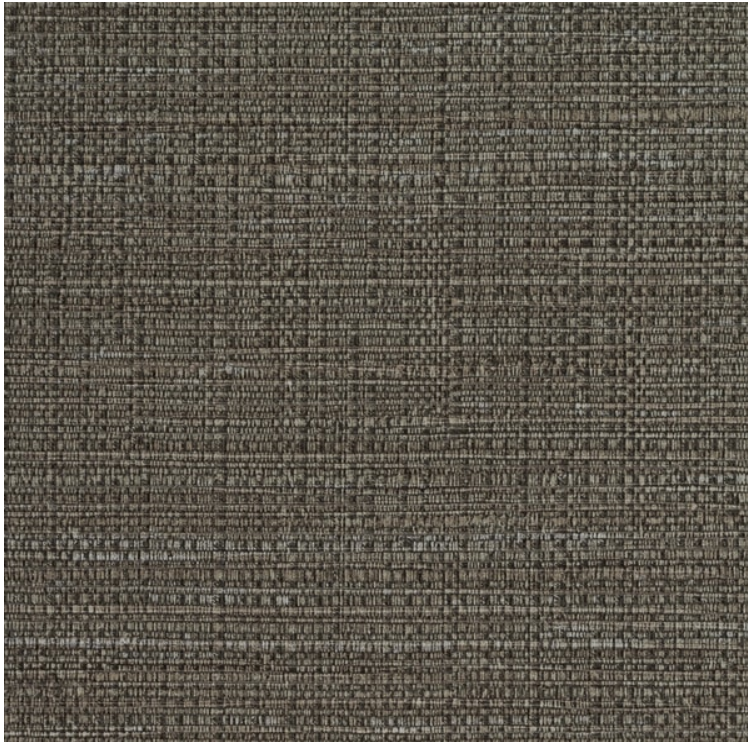

VESSTIGE

OMNI

COLOR: **INV-MSC2608**

VERSA

BACKING: **OSNABURG**

WEIGHT: **452 G/M2**

WIDTH: **132 CM**

LENGTH: **27.4 LM**

REPEAT: **N/A**

INTALLATION: ↑↓↑

OTHER COLORS:

INV-
MSC2617

INV-
MSC2616

INV-
MSC2615

INV-
MSC2614

INV-
MSC2613