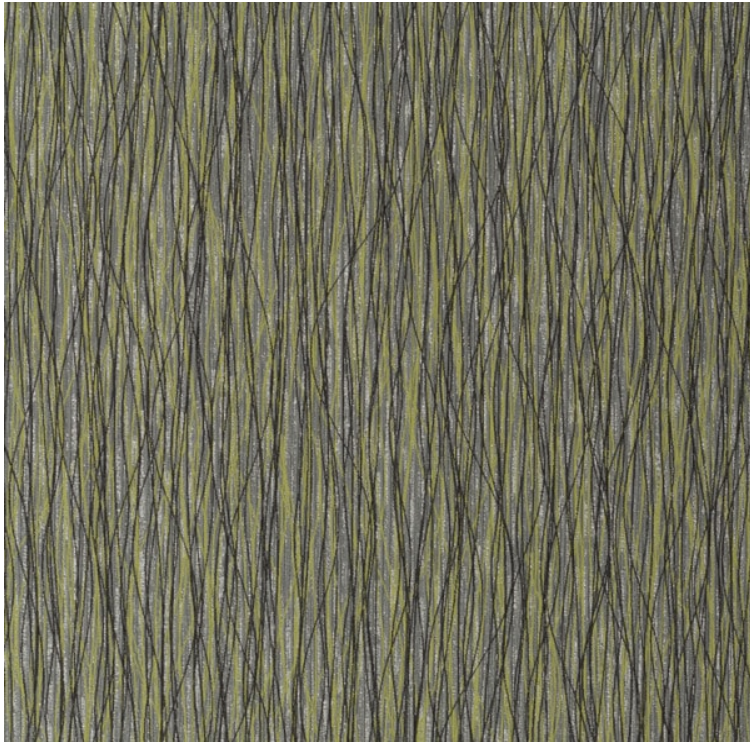

VESSTIGE

INCEPTION

COLOR: **INV-MHI4315**

VERSA

INSTALLATION: ↑↓↑

OTHER COLORS: